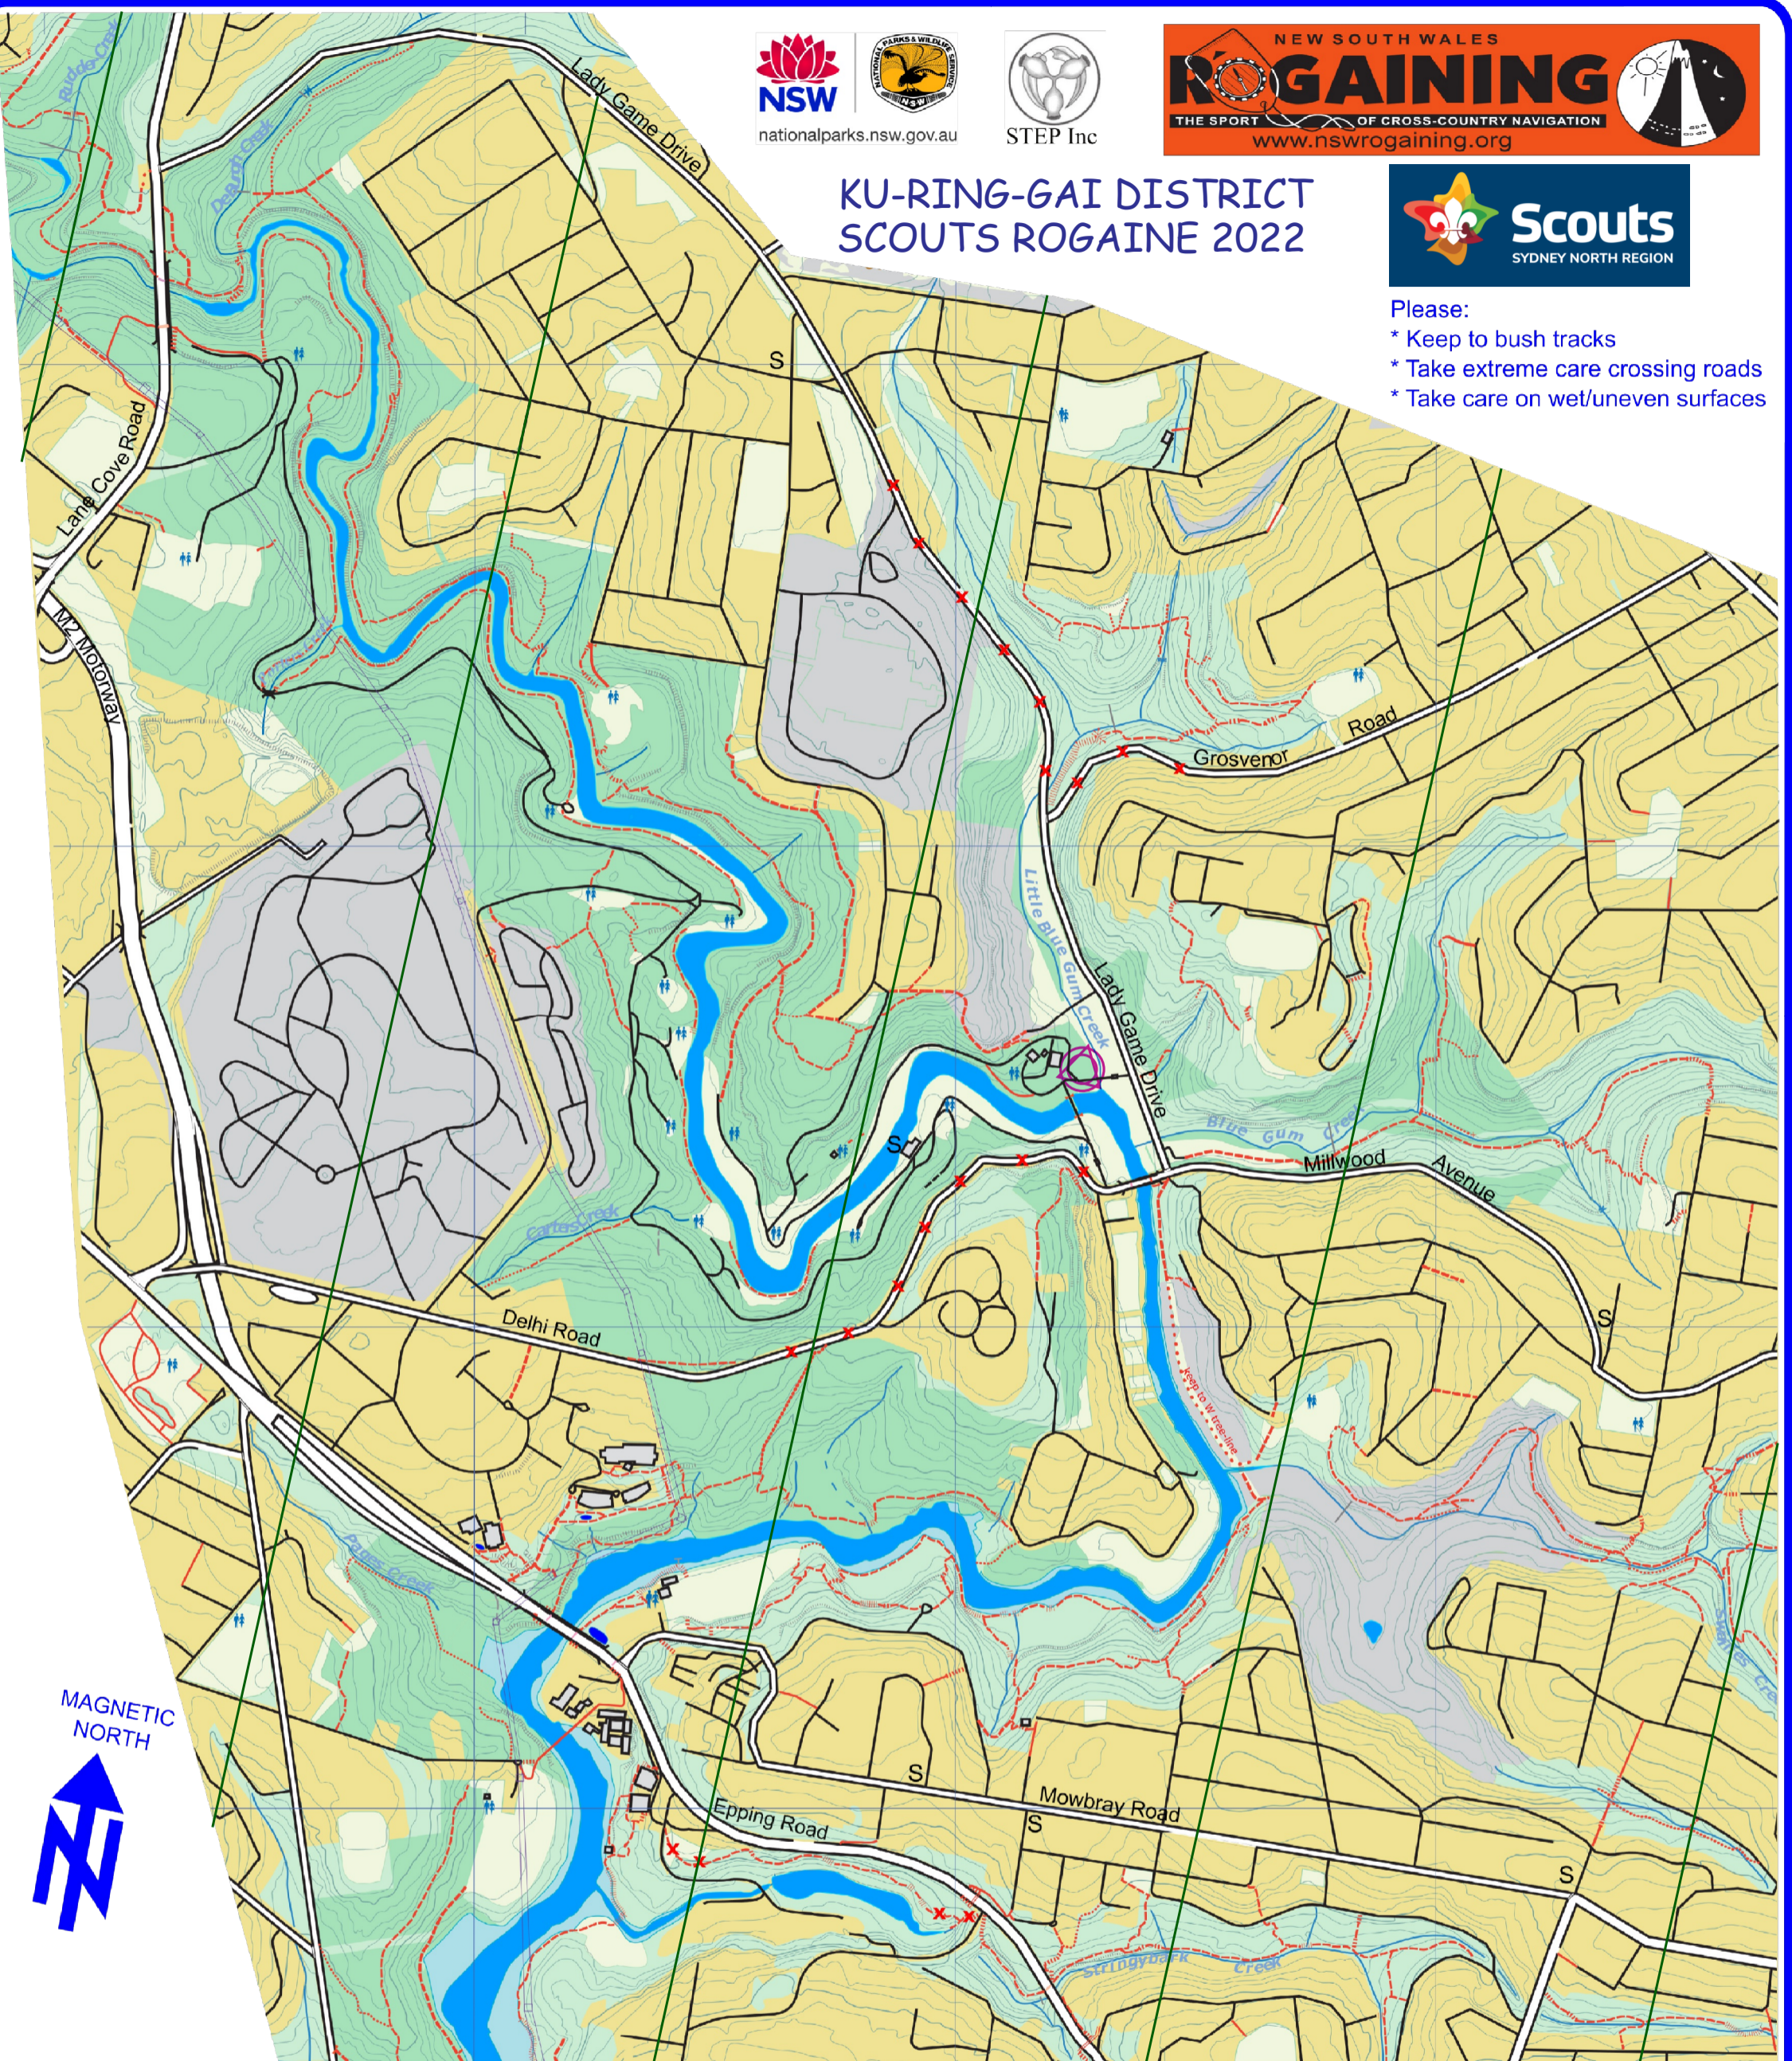

nationalparks.nsw.gov.au

STEP Inc

KU-RING-GAI DISTRICT SCOUTS ROGAINE 2022

- Please:
- * Keep to bush tracks
 - * Take extreme care crossing roads
 - * Take care on wet/uneven surfaces

Our special thanks to:
 * STEP Inc for the base map
 * National Parks & Wildlife Service for access to Lane Cove National Park

Emergency
 0418 270 476

Start/Finish		Control	
Toilet (+ water)		Contour	
Shop		Watercourse	
Built-up area		Tracks	
LC National Park		No go	
Bush			
Private			
Clear/park/oval			

Course closure:
11:45am